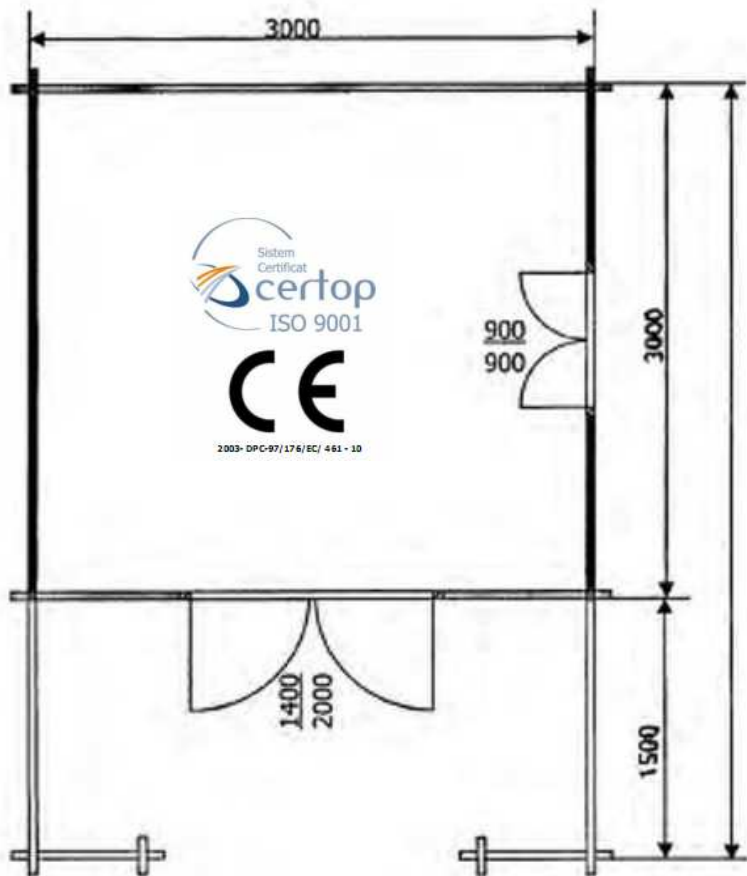

▽ 2535 mm

Prix valables jusqu'au 15 avril 2012

Cette promotion est valable pour toute commande dont le premier acompte aura été payé avant le 15 avril 2012.

chalets@malvina.fr

Modèle	Dimensions	Surface	Terrasse	Appentis	Bucher
	m	m ²			
Oxana	3.50 x 3.50	12.25	---	---	---
Oxana 2	3.50 x 3.50	12.25	---	---	---
Alice	2.50 x 2.50	6.25	---	---	---
Anna	4.00 x 3.00	12.00	---	---	---
Evelin	3.00 x 3.00	9.00	1.50 m	---	---
Lena	2.50 x 2.00	5.00	0.90 m	---	0.80 m
Paula	4.00 x 3.00	12.00	2.50 m	---	---
Amabila	4.00 x 4.00	16.00	2.50 m	---	---
Vanda	3.50 x 3.00	10.50	2.00 m	---	---
Petra	3.50 x 3.50	12.25	1.50 m	1.50 m	---
Leona	4.00 x 5.50	22.00	incluse	---	---
Marina	3.50 x 3.00	10.50	1.50 m	---	1.00 m
Luciana	3.50 x 3.00	10.50	1.50 m	---	1.00 m
Inez	4.00 x 4.00	16.00	1.50 m	---	---
Helga	4.00 x 4.00	16.00	1.30 m	---	---
Kitty	4.00 x 3.00	12.00	---	---	---
Nelly	3.00 x 3.00	9.00	---	---	---

Prix			Options		
Murs			Plancher	Vitrage (mm)	
28 mm	40 mm	60 mm	19 mm	4	4.12.4

TIG-RAD SYSTEM[®] SRL