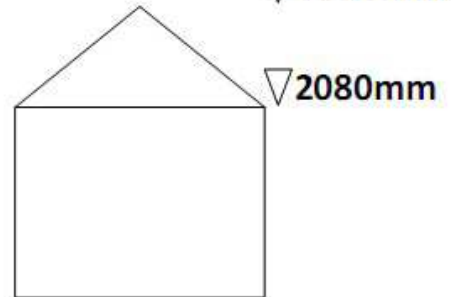

▽ 2535 mm

Prix valables jusqu'au 15 avril 2012

Cette promotion est valable pour toute commande dont le premier acompte aura été payé avant le 15 avril 2012.

chalets@malvina.fr

Modèle	Dimensions	Surface	Terrasse	Appentis	Bucher
	m	m ²			
Oxana	3.50 x 3.50	12.25	---	---	---
Oxana 2	3.50 x 3.50	12.25	---	---	---
Alice	2.50 x 2.50	6.25	---	---	---
Anna	4.00 x 3.00	12.00	---	---	---
Evelin	3.00 x 3.00	9.00	1.50 m	---	---
Lena	2.50 x 2.00	5.00	0.90 m	---	0.80 m
Paula	4.00 x 3.00	12.00	2.50 m	---	---
Amabila	4.00 x 4.00	16.00	2.50 m	---	---
Vanda	3.50 x 3.00	10.50	2.00 m	---	---
Petra	3.50 x 3.50	12.25	1.50 m	1.50 m	---
Leona	4.00 x 5.50	22.00	incluse	---	---
Marina	3.50 x 3.00	10.50	1.50 m	---	1.00 m
Luciana	3.50 x 3.00	10.50	1.50 m	---	1.00 m
Inez	4.00 x 4.00	16.00	1.50 m	---	---
Helga	4.00 x 4.00	16.00	1.30 m	---	---
Kitty	4.00 x 3.00	12.00	---	---	---
Nelly	3.00 x 3.00	9.00	---	---	---