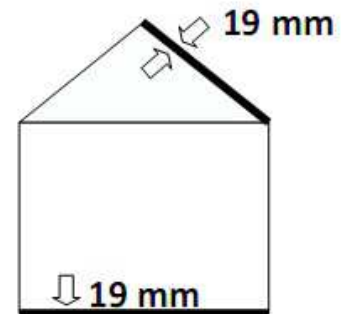

▽ 2535 mm

Prix valables jusqu'au 15 avril 2012

Cette promotion est valable pour toute commande dont le premier acompte aura été payé avant le 15 avril 2012.

chalets@malvina.fr

Modèle	Dimensions	Surface	Terrasse	Appentis	Bucher
	m	m ²			
Oxana	3.50 x 3.50	12.25	---	---	---
Oxana 2	3.50 x 3.50	12.25	---	---	---
Alice	2.50 x 2.50	6.25	---	---	---
Anna	4.00 x 3.00	12.00	---	---	---
Evelin	3.00 x 3.00	9.00	1.50 m	---	---
Lena	2.50 x 2.00	5.00	0.90 m	---	0.80 m
Paula	4.00 x 3.00	12.00	2.50 m	---	---
Amabila	4.00 x 4.00	16.00	2.50 m	---	---
Vanda	3.50 x 3.00	10.50	2.00 m	---	---
Petra	3.50 x 3.50	12.25	1.50 m	1.50 m	---
Leona	4.00 x 5.50	22.00	incluse	---	---
Marina	3.50 x 3.00	10.50	1.50 m	---	1.00 m
Luciana	3.50 x 3.00	10.50	1.50 m	---	1.00 m
Inez	4.00 x 4.00	16.00	1.50 m	---	---
Helga	4.00 x 4.00	16.00	1.30 m	---	---
Kitty	4.00 x 3.00	12.00	---	---	---
Nelly	3.00 x 3.00	9.00	---	---	---