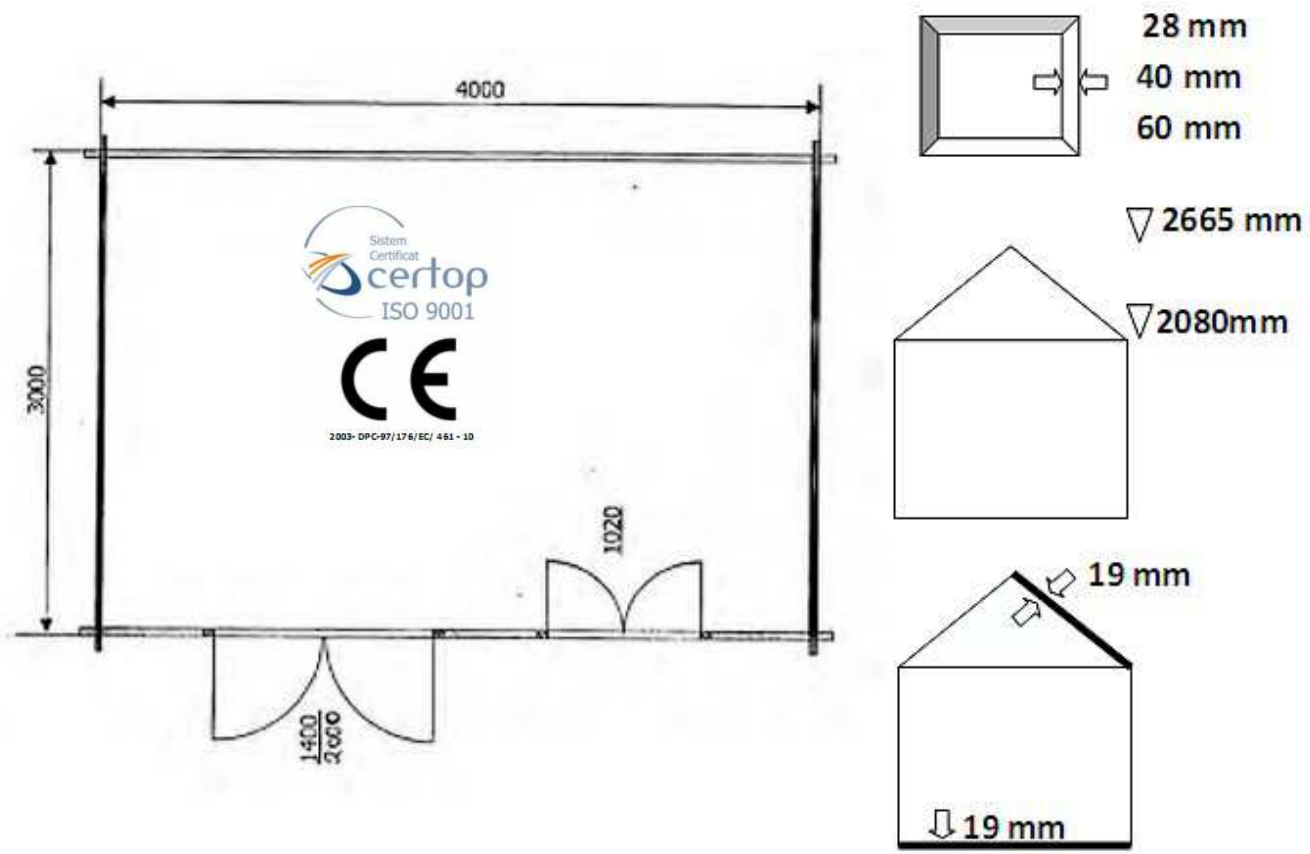

Prix valables jusqu'au 15 avril 2012

Cette promotion est valable pour toute commande dont le premier acompte aura été payé avant le 15 avril 2012.

chalets@malvina.fr

Modèle	Dimensions	Surface	Terrasse	Appentis	Bucher
	m	m ²			
Oxana	3.50 x 3.50	12.25	---	---	---
Oxana 2	3.50 x 3.50	12.25	---	---	---
Alice	2.50 x 2.50	6.25	---	---	---
Anna	4.00 x 3.00	12.00	---	---	---
Evelin	3.00 x 3.00	9.00	1.50 m	---	---
Lena	2.50 x 2.00	5.00	0.90 m	---	0.80 m
Paula	4.00 x 3.00	12.00	2.50 m	---	---
Amabila	4.00 x 4.00	16.00	2.50 m	---	---
Vanda	3.50 x 3.00	10.50	2.00 m	---	---
Petra	3.50 x 3.50	12.25	1.50 m	1.50 m	---
Leona	4.00 x 5.50	22.00	incluse	---	---
Marina	3.50 x 3.00	10.50	1.50 m	---	1.00 m
Luciana	3.50 x 3.00	10.50	1.50 m	---	1.00 m
Inez	4.00 x 4.00	16.00	1.50 m	---	---
Helga	4.00 x 4.00	16.00	1.30 m	---	---
Kitty	4.00 x 3.00	12.00	---	---	---
Nelly	3.00 x 3.00	9.00	---	---	---

Prix			Options		
Murs			Plancher	Vitrage (mm)	
28 mm	40 mm	60 mm	19 mm	4	4.12.4

TIG-RAD SYSTEM[®] SRL